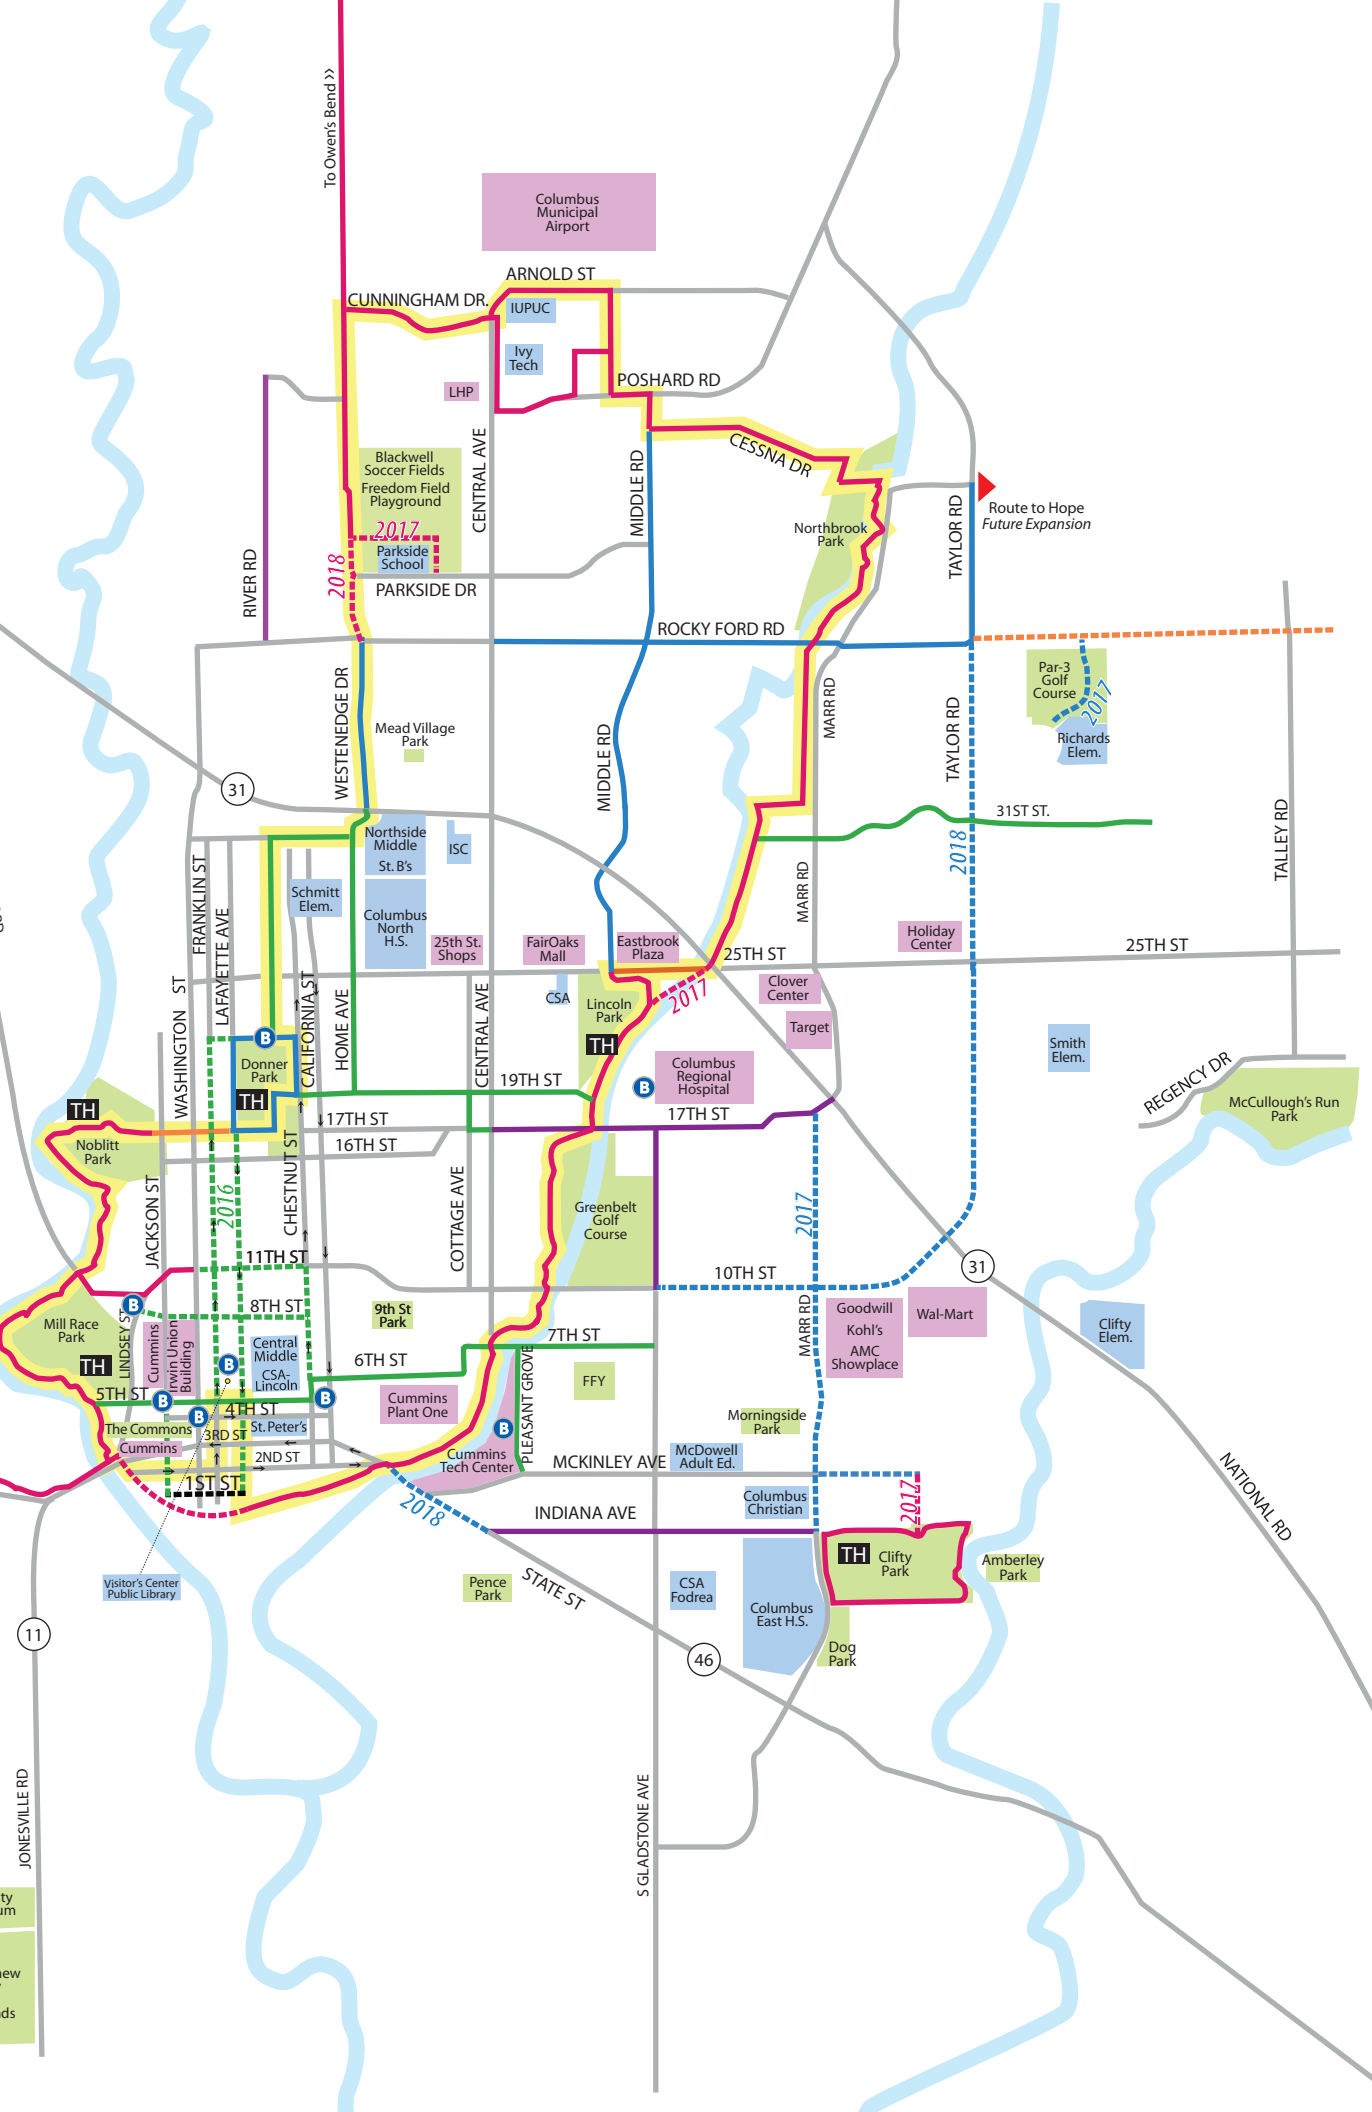

The Columbus Park Foundation  
**The People Trail Project**  
*"A People Powered Transportation Network"*

**BikeShare Station Locations**

**Legend**

- Park Facility
- School Location
- Business Location
- B BikeShare Station
- Current Streets
- Existing Multi-Use Path
- Proposed Multi-Use Path  
Completion Year
- Existing Sidepaths
- Proposed Sidepaths  
Completion Year
- Existing Sidewalks
- Proposed Sidewalks  
Completion Year
- Existing Bicycle Routes
- Proposed Bicycle Routes  
Completion Year
- Existing Bicycle Lanes
- Existing Sharrows
- TH Trail Head
- The Big Loop
- One Way Street Direction