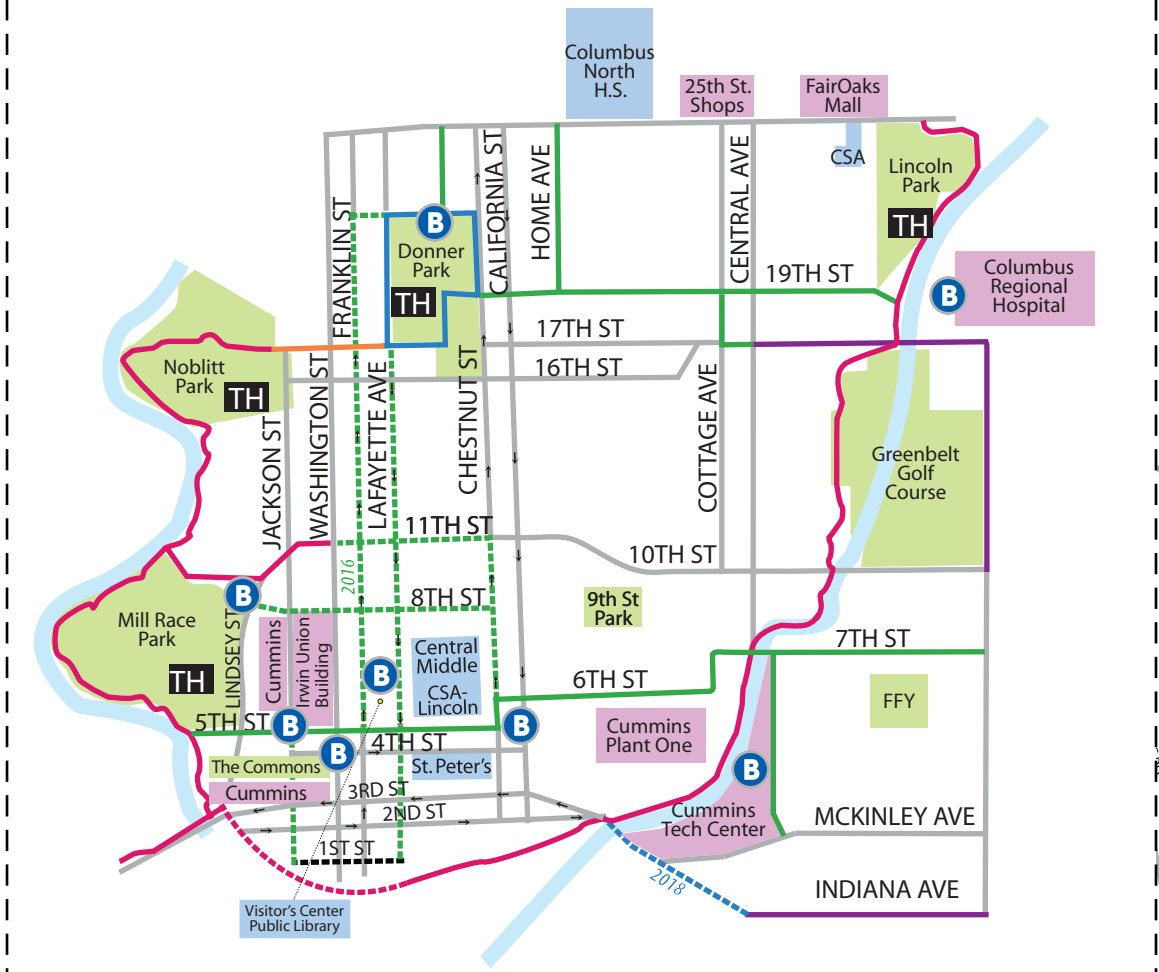

The Columbus Park Foundation  
**The People Trail Project**  
*"A People Powered Transportation Network"*

**BikeShare Station Locations**

**Legend**

- Park Facility
- School Location
- Business Location
- B BikeShare Station
- Current Streets
- Existing Multi-Use Path
- Proposed Multi-Use Path  
Completion Year
- Existing Sidepaths
- Proposed Sidepaths  
Completion Year
- Existing Sidewalks
- Proposed Sidewalks  
Completion Year
- Existing Bicycle Routes
- Proposed Bicycle Routes  
Completion Year
- Existing Bicycle Lanes
- Existing Sharrows
- TH Trail Head
- The Big Loop
- One Way Street Direction