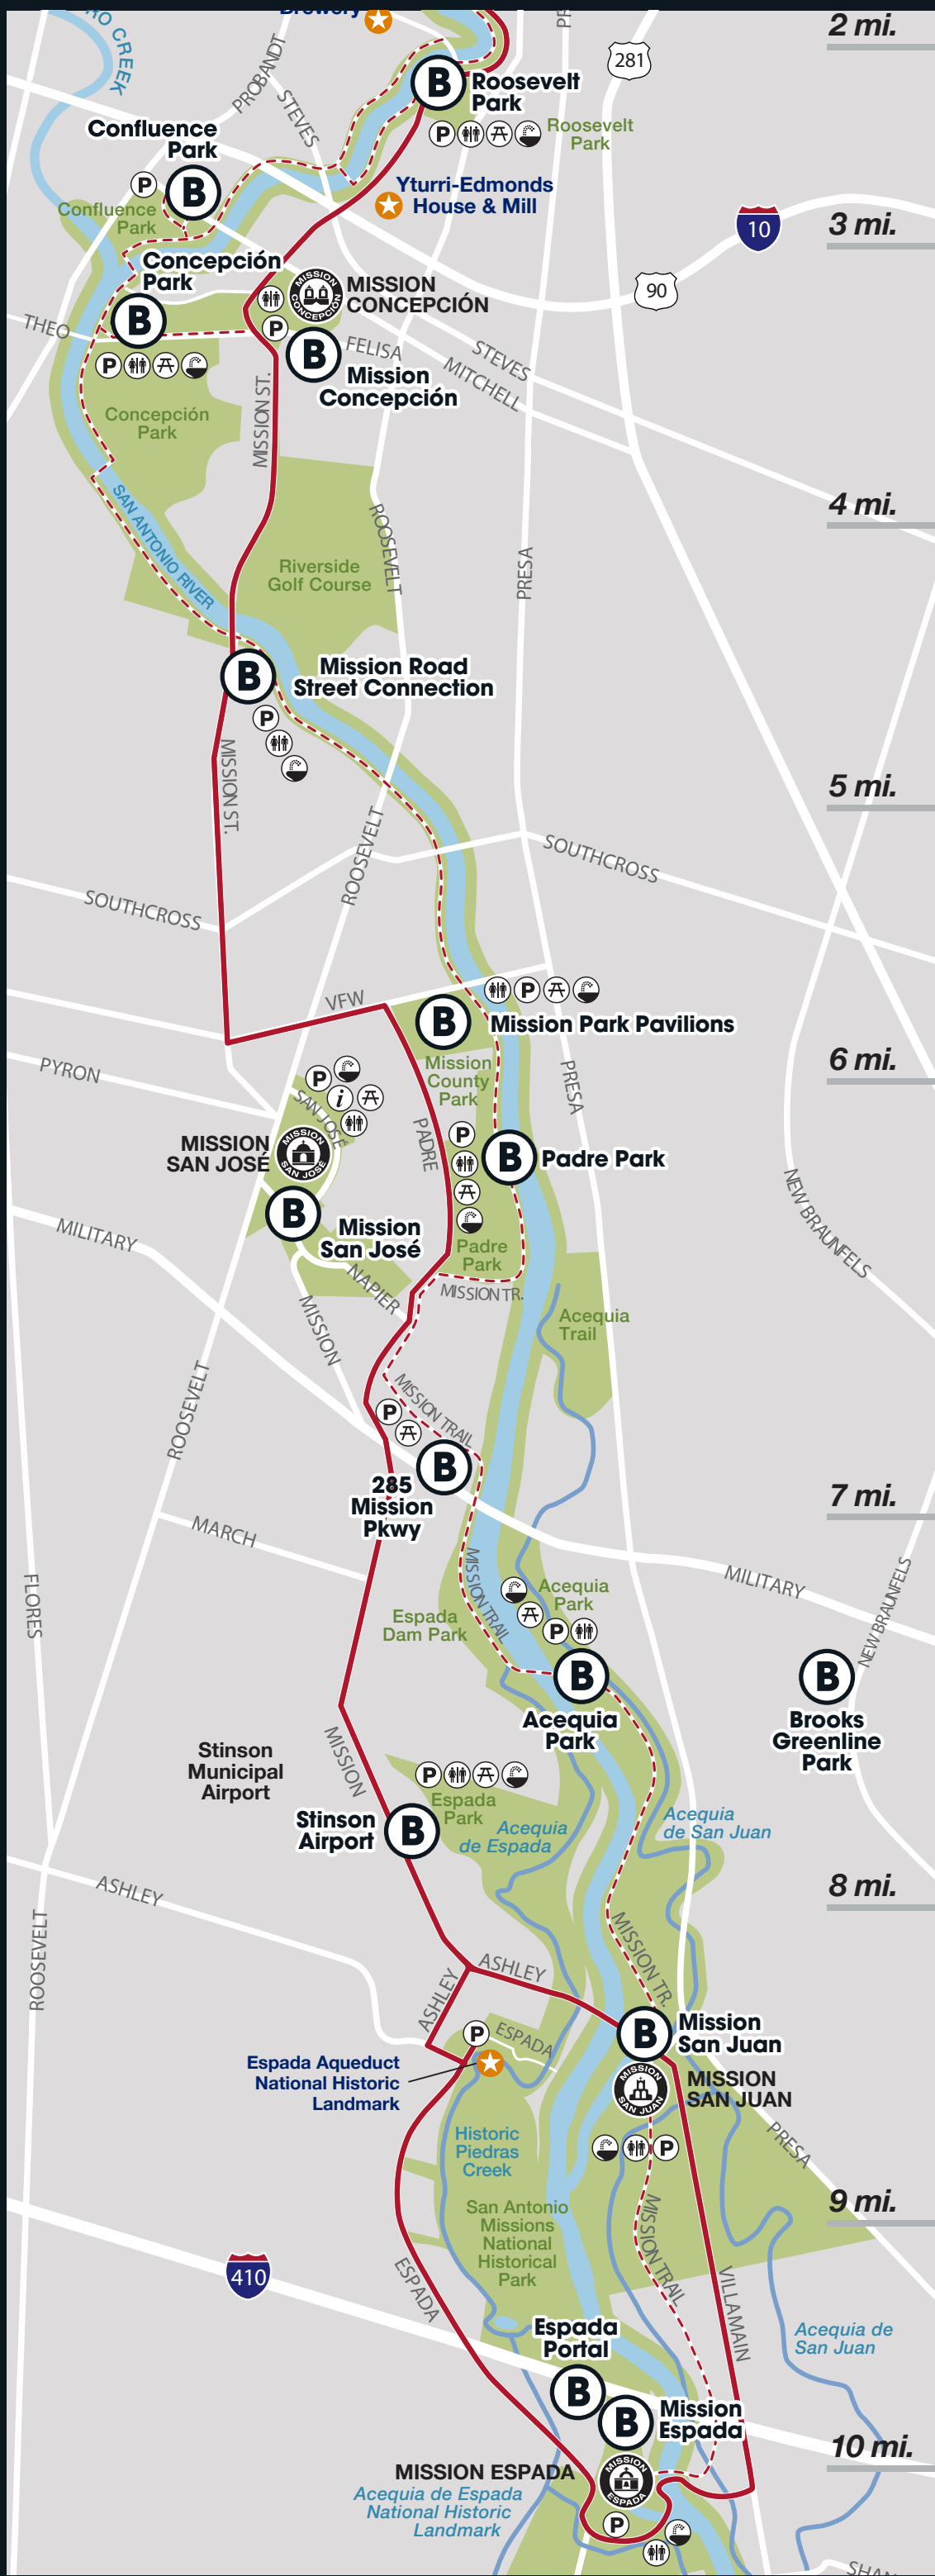

# MISSION REACH

# SAN ANTONIO B Cycle

 **DOWNLOAD THE BICYCLE APP**  
Find stations and check out e-bikes