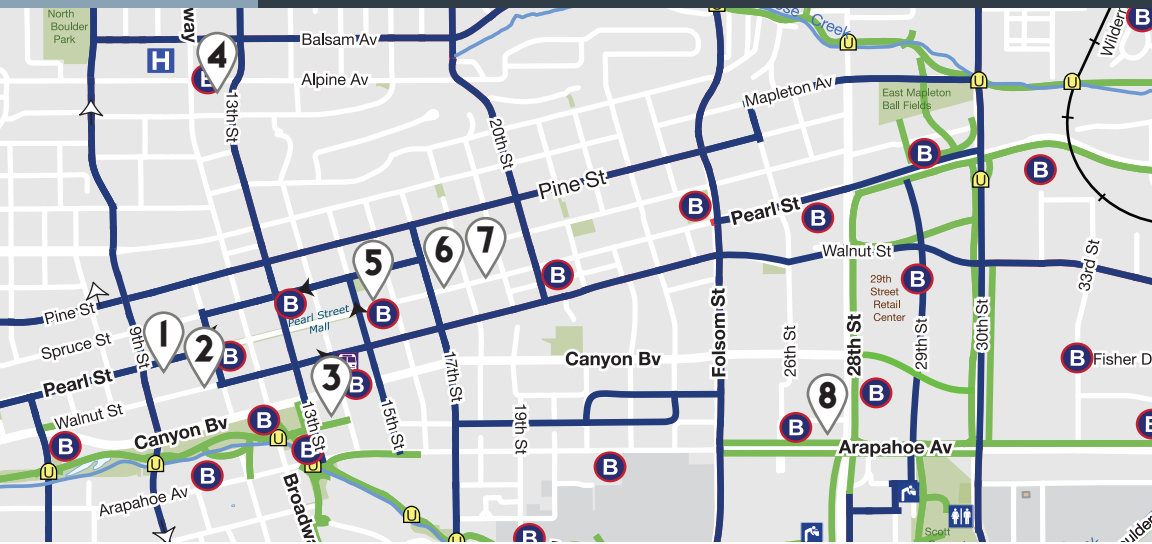

COFFEE & TEA BY B-CYCLE

HOT DRINKS IN BOULDER

COFFEE & TEA BY B-CYCLE

HOT DRINKS IN BOULDER

- 1** Trident
940 Pearl St.
- 2** Amante Coffee
1035 Walnut St.
- 3** Dushanbe Tea House
1770 13th St.
- 4** Pekoe Sip House
1225 Alpine Ave.
- 5** The Cup
1521 Pearl St.
- 6** Laughing Goat
1709 Pearl St.
- 7** Boxcar Coffee
1825 Pearl St.
- 8** Flatiron Coffee
2721 Arapahoe Ave.

- B-station
- Bike Route/Lane
- Mixed Use Path
- One-Way
- Uphill

303-532-4412
boulderbicycle.org